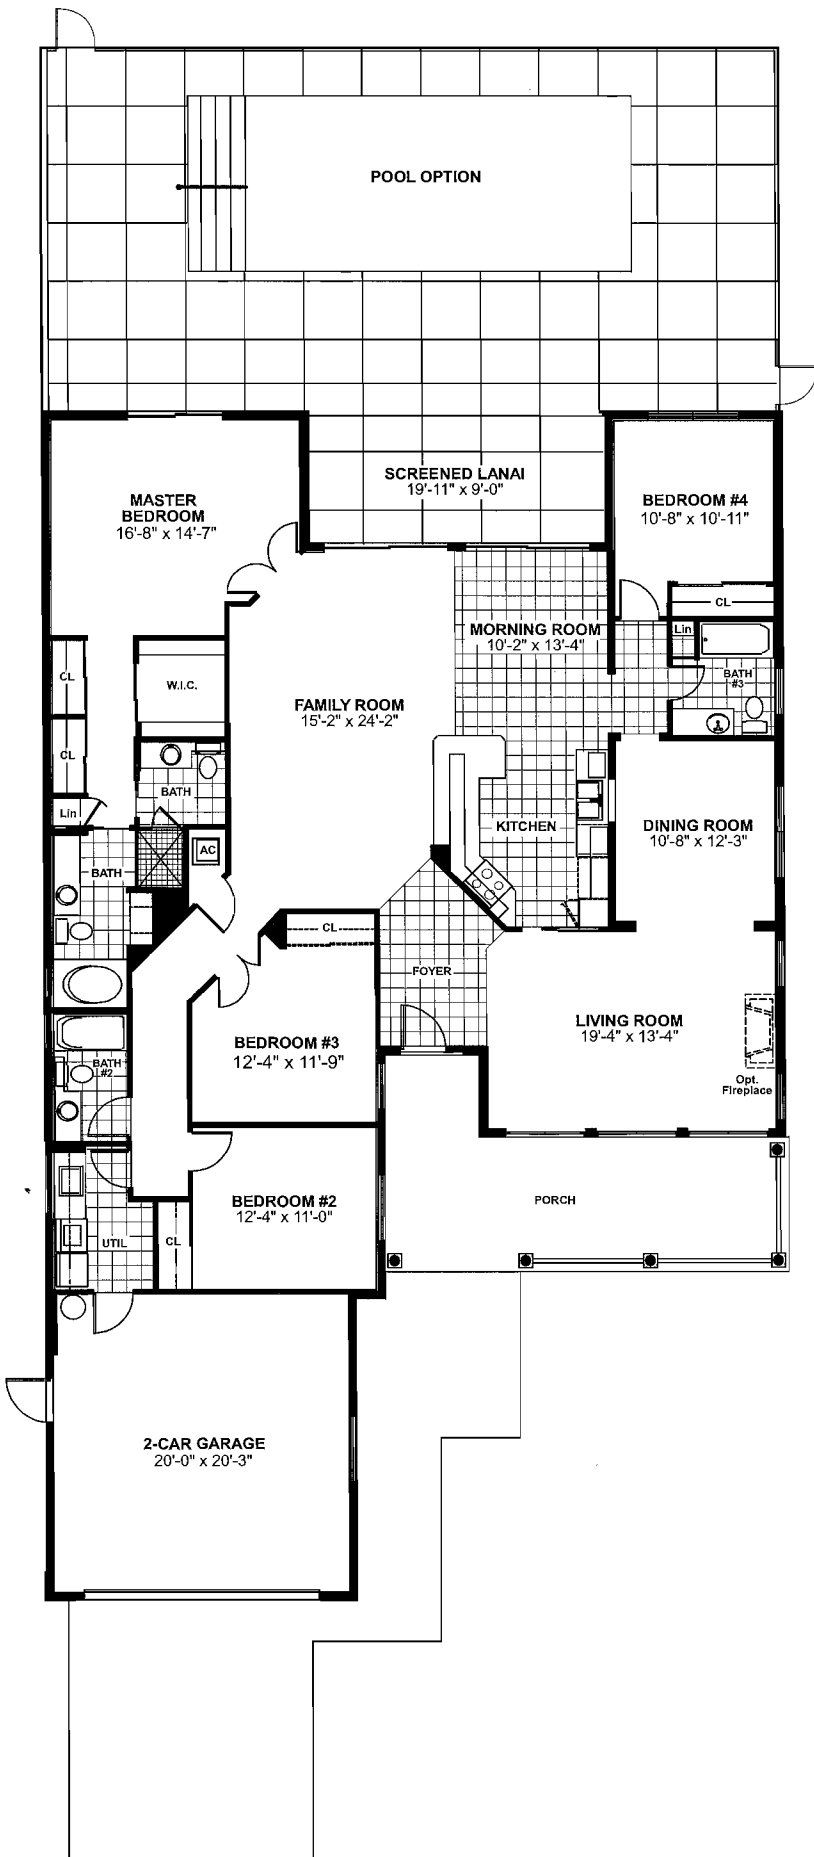

Capri III

San Remo at Palmira

Luxury Patio Home
2 Bedrooms, 2 Baths, Den
2-Car Garage

Residence Area	1,523 sq. ft.
Garage	441 sq. ft.
Lanai	157 sq. ft.
Total	2,121 sq. ft.

Preliminary floor plan. All dimensions are approximate to finish of walls. The Developer reserves the right to change and/or alter materials, specifications, features, dimensions, designs, options, colors, finishes, landscaping and prices without notice. No pool, deck, jacuzzi, patio furniture or equipment is provided. Please refer to the construction plan for designation of privacy wall. This wall is not available on every home.

Carlyle

San Remo at Palmira

Luxury Single-Family Home
4 Bedrooms, 3 Baths,
2-Car Garage

Residence Area	2,503 sq. ft.
Garage	440 sq. ft.
Entry Porch	285 sq. ft.
Lanai	180 sq. ft.
Total	3,408 sq. ft.

* Square footage calculations include the exterior dimensions of the building and may consider the garage wall as shared.

Cayman

Luxury Two-Story Townhome

3 or 4 Bedrooms, 3 Baths,
2-Car Detached Garage

Elevation A

Elevation B

Cayman Square Footage

Residence Area	1,720 sq. ft.
Garage Area	400 sq. ft.
Front Porch	57 sq. ft.
Balcony	57 sq. ft.
Patio Deck	486 sq. ft.
Total	2,123 sq. ft.

Oakmont at VeronaWalk

Luxury Single-Family Home
3 Bedrooms, 2 Baths, Den
2-Car Garage

Residence Area	1,997 sq. ft.
Garage	440 sq. ft.
Lanai	197 sq. ft.
Entry	51 sq. ft.
Total	2,685 sq. ft.

Preliminary floor plan. All dimensions are approximate to finish of walls. The Developer reserves the right to change and/or alter materials, specifications, features, dimensions, designs, options, colors, finishes, landscaping and prices without notice. No pool, deck, jacuzzi, patio furniture or equipment is provided. Landscape is provided in the front yard only.