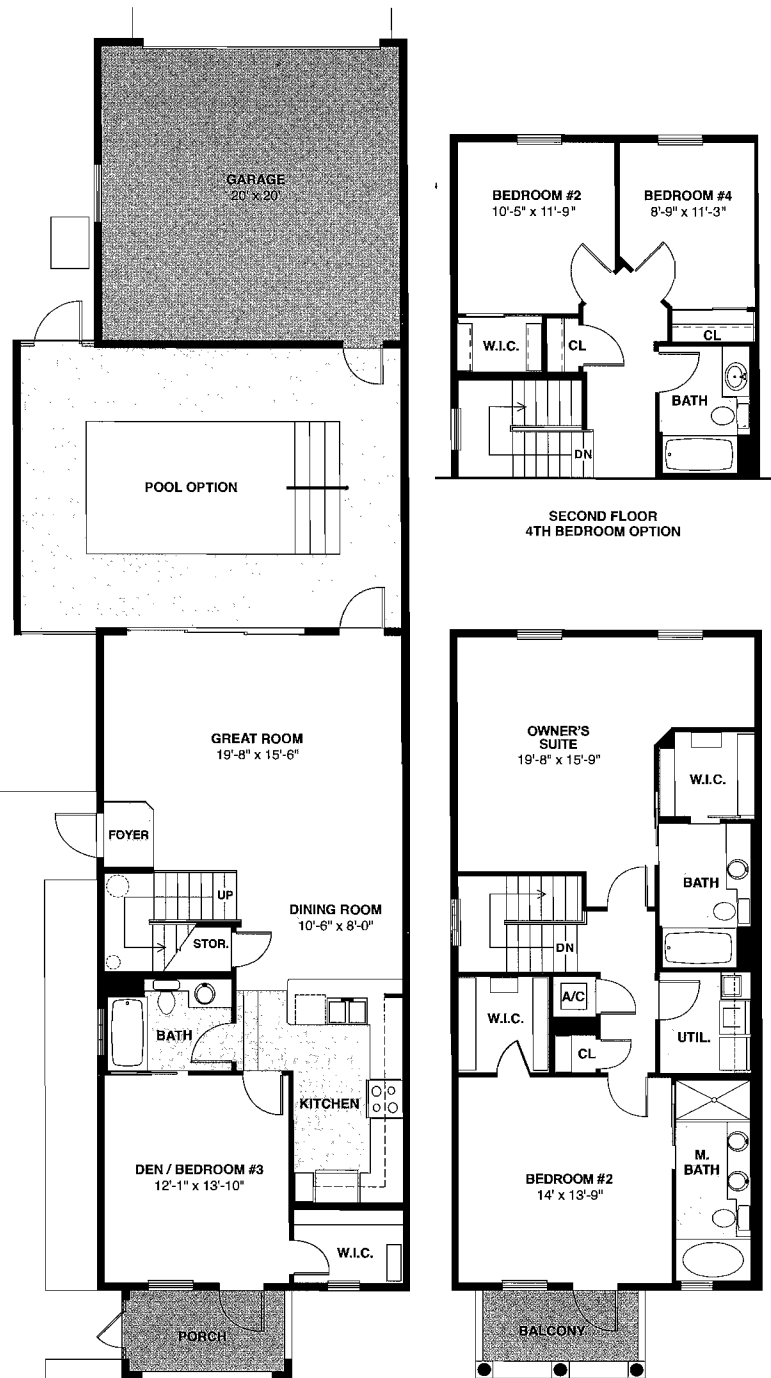

Capri III

San Remo at Palmira

Luxury Patio Home
2 Bedrooms, 2 Baths, Den
2-Car Garage

Residence Area	1,523 sq. ft.
Garage	441 sq. ft.
Lanai	157 sq. ft.
Total	2,121 sq. ft.

Preliminary floor plan. All dimensions are approximate to finish of walls. The Developer reserves the right to change and/or alter materials, specifications, features, dimensions, designs, options, colors, finishes, landscaping and prices without notice. No pool, deck, jacuzzi, patio furniture or equipment is provided. Please refer to the construction plan for designation of privacy wall. This wall is not available on every home.

Carlyle

San Remo at Palmira

Luxury Single-Family Home
4 Bedrooms, 3 Baths,
2-Car Garage

Residence Area	2,503 sq. ft.
Garage	440 sq. ft.
Entry Porch	285 sq. ft.
Lanai	180 sq. ft.
Total	3,408 sq. ft.

* Square footage calculations include the exterior dimensions of the building and may consider the garage wall as shared.

Cayman

Luxury Two-Story Townhome

3 or 4 Bedrooms, 3 Baths,
2-Car Detached Garage

Elevation A

Elevation B

Cayman Square Footage

Residence Area	1,720 sq. ft.
Garage Area	400 sq. ft.
Front Porch	57 sq. ft.
Balcony	57 sq. ft.
Patio Deck	486 sq. ft.
Total	2,123 sq. ft.

Oakmont at VeronaWalk

Luxury Single-Family Home
3 Bedrooms, 2 Baths, Den
2-Car Garage

Residence Area	1,997 sq. ft.
Garage	440 sq. ft.
Lanai	197 sq. ft.
Entry	51 sq. ft.
Total	2,685 sq. ft.

Preliminary floor plan. All dimensions are approximate to finish of walls. The Developer reserves the right to change and/or alter materials, specifications, features, dimensions, designs, options, colors, finishes, landscaping and prices without notice. No pool, deck, jacuzzi, patio furniture or equipment is provided. Landscape is provided in the front yard only.