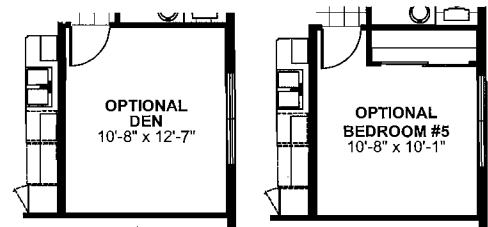

Capri III

San Remo at Palmira

Luxury Patio Home
2 Bedrooms, 2 Baths, Den
2-Car Garage

Residence Area	1,523 sq. ft.
Garage	441 sq. ft.
Lanai	157 sq. ft.
Total	2,121 sq. ft.

Preliminary floor plan. All dimensions are approximate to finish of walls. The Developer reserves the right to change and/or alter materials, specifications, features, dimensions, designs, options, colors, finishes, landscaping and prices without notice. No pool, deck, jacuzzi, patio furniture or equipment is provided. Please refer to the construction plan for designation of privacy wall. This wall is not available on every home.

Carlyle

San Remo at Palmira

Luxury Single-Family Home
4 Bedrooms, 3 Baths,
2-Car Garage

Residence Area	2,503 sq. ft.
Garage	440 sq. ft.
Entry Porch	285 sq. ft.
Lanai	180 sq. ft.
Total	3,408 sq. ft.

* Square footage calculations include the exterior dimensions of the building and may consider the garage wall as shared.

Cayman

Luxury Two-Story Townhome

3 or 4 Bedrooms, 3 Baths,
2-Car Detached Garage

Elevation A

Elevation B

Cayman Square Footage

Residence Area	1,720 sq. ft.
Garage Area	400 sq. ft.
Front Porch	57 sq. ft.
Balcony	57 sq. ft.
Patio Deck	486 sq. ft.
Total	2,123 sq. ft.

Oakmont at VeronaWalk

Luxury Single-Family Home
3 Bedrooms, 2 Baths, Den
2-Car Garage

Residence Area	1,997 sq. ft.
Garage	440 sq. ft.
Lanai	197 sq. ft.
Entry	51 sq. ft.
Total	2,685 sq. ft.

Preliminary floor plan. All dimensions are approximate to finish of walls. The Developer reserves the right to change and/or alter materials, specifications, features, dimensions, designs, options, colors, finishes, landscaping and prices without notice. No pool, deck, jacuzzi, patio furniture or equipment is provided. Landscape is provided in the front yard only.